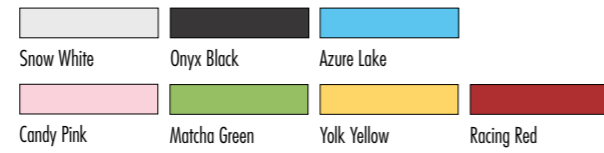

Snow White

GRINDERS ALLGROUND

Features

Width	169 mm
Depth	240 mm
Height	440 mm
Price	€ 1.290,00

Stainless Steel

GRINDERS ALLGROUND

Features

Width	169 mm
Depth	240 mm
Height	440 mm
Price	€ 1.220,00

Snow White

Onyx Black

Azure Lake

Candy Pink

Matcha Green

Yolk Yellow

Racing Red

A series of horizontal lines for taking notes, spanning the right side of the page.