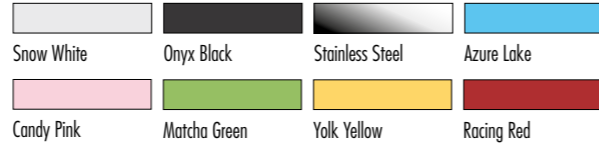

AllGround	_08
-----------	-----

CUBE A

Features

Width	169 mm
Depth	240 mm
Height	440 mm
Price CUBE Standard colours	€ 3.335,00
Price CUBE Special colours	€ 3.457,00

Standard colours

Special colours

CUBE B

Features

Width	169 mm
Depth	240 mm
Height	440 mm
Price	€ 3.950,00

Available finishes of the body

Available finishes for the central box

CUBE

KIT CUBE

KIT Panels (2 magnetic sides panels)

Leather	Mouse	€ 326,00
	Taupé	€ 366,00
	Ebony	€ 326,00