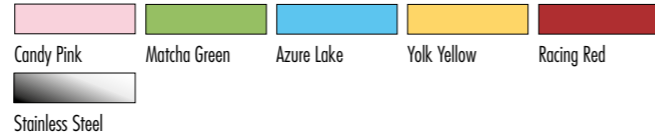

AllGround	_08
-----------	-----

CUBE A

Features

Width	169 mm
Depth	240 mm
Height	440 mm
Price CUBE Standard colours	€ 3.335,00
Price CUBE Special colours	€ 3.457,00

Standard colours

Special colours

CUBE B

Features