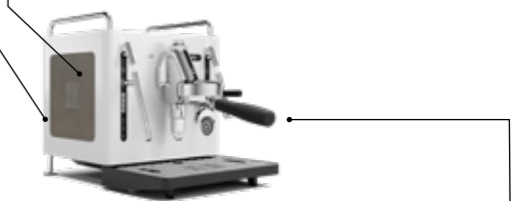

YOU

Features

Width	328 mm
Depth	542 mm
Height	393 mm
Price standard colours	€ 7.500,00

Standard colours

Onyx Black

Snow White

White and Black

KIT YOU